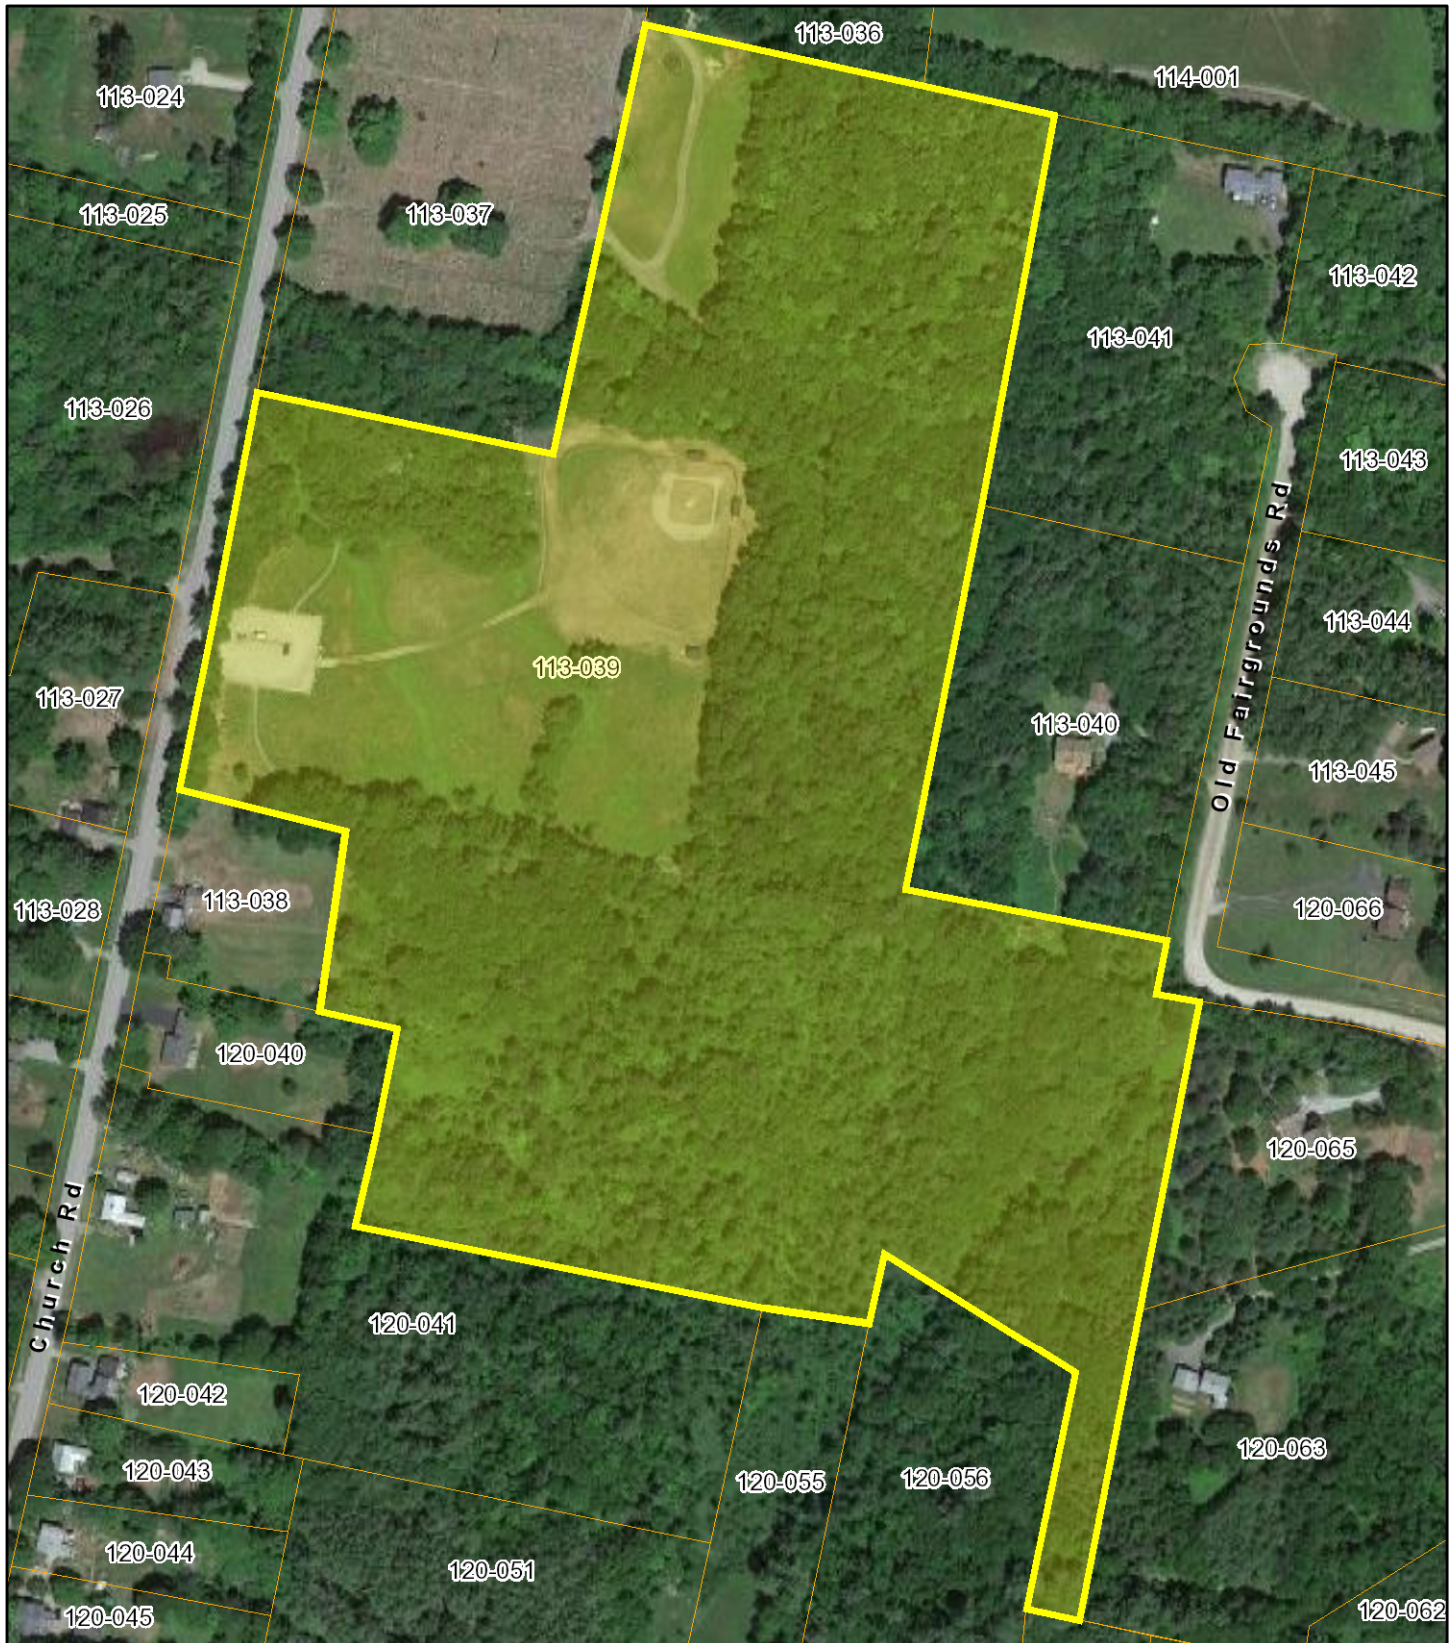

Readfield Fairgrounds Property

Readfield, ME

October 13, 2021

1 inch = 250 Feet

www.cai-tech.com

Data shown on this map is provided for planning and informational purposes only. The municipality and CAI Technologies are not responsible for any use for other purposes or misuse or misrepresentation of this map.