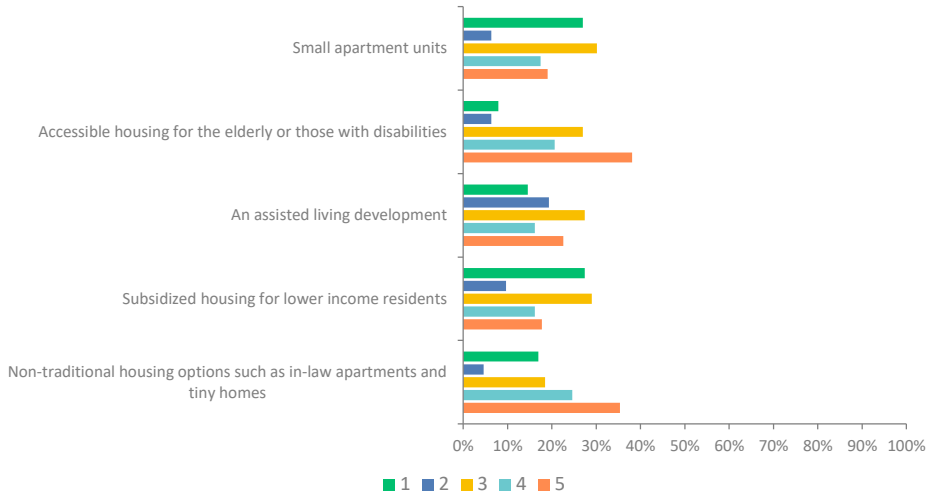

Readfield Comprehensive Plan Short Survey Summary

Tuesday, March 28, 2023

Powered by  SurveyMonkey

67

Total Responses

Date Created: Tuesday, November 01, 2022

Complete Responses: 67

Powered by  SurveyMonkey

Q1: How important is it for Readfield to pursue different options in housing?

Answered: 65 Skipped: 2

Powered by SurveyMonkey

Q2: How important is it for Readfield to pursue?

Answered: 66 Skipped: 1

Powered by SurveyMonkey